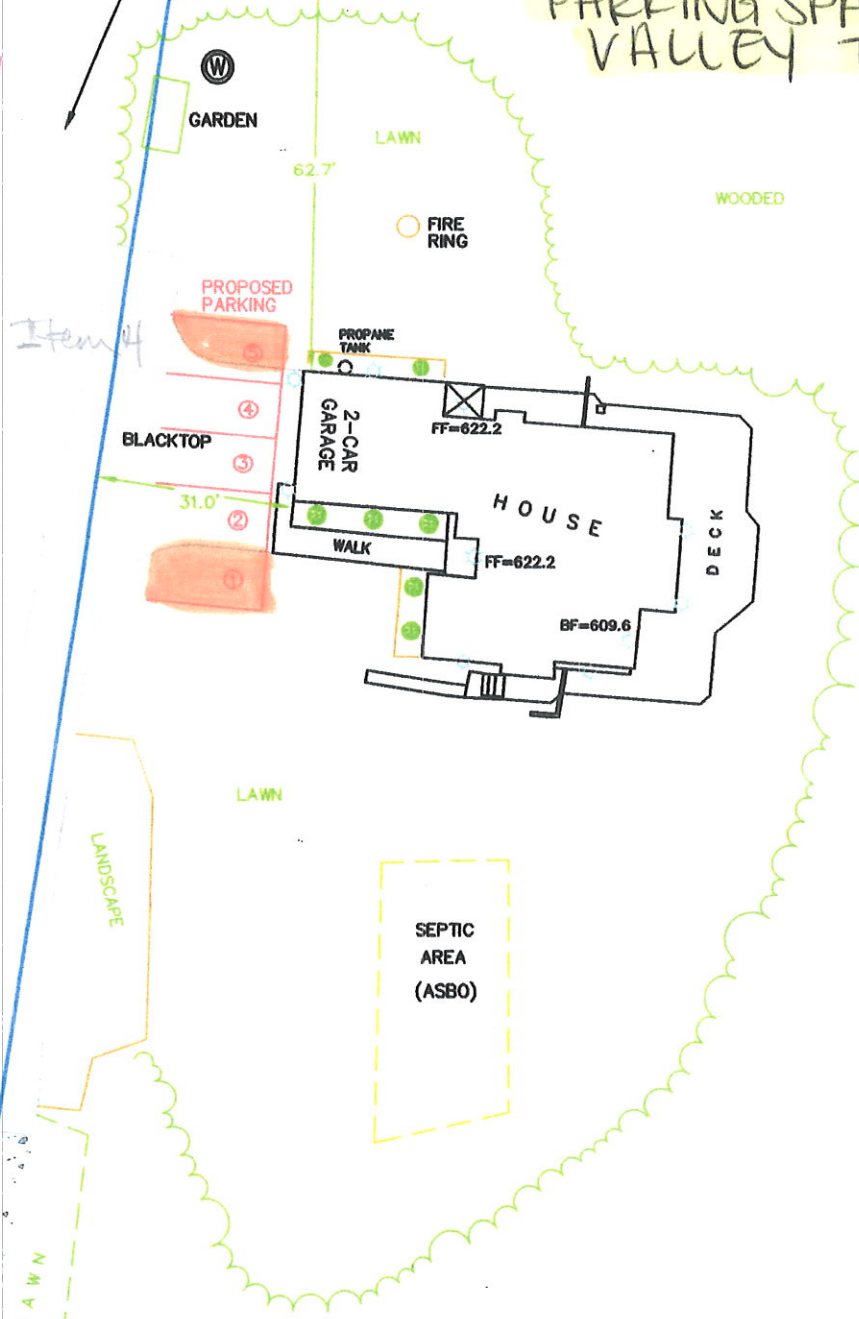

10/2/17

DETAIL OF THE CONSTRUCTION OF THE  
PARKING SPACES FOR HUDSON  
VALLEY TREE HOUSE

ORANGE  
HIGHLIGHTED  
AREA WILL  
HAVE ITEM  
4 GRAVEL  
LAID DOWN

10/2/17

This document is a Google maps overview of our road, just to give you an overall idea of the HV Tree House property. It is set back away from the road and is very secluded. It really is a little oasis. The whole house is surrounded by trees, so when you're inside our home and look out the windows it feels like you're in a tree house! It has really caught on, our family and friends refer to our home as "The Treehouse" so naturally that's the name we choose to run with!

9#

5#

7#

3#

YELLOW = MOWED EASEMENT

1#

2#

NEIGHBOR

NEIGHBOR

NEIGHBOR

NEIGHBOR

NEIGHBOR

NEIGHBOR

CRANES DO NOT USE

HVTH

HV Tree House